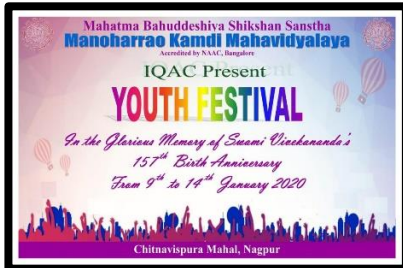

MANOHARRAO KAMDII MAHAVIDYALAYA MAHAL
NAGPUR
SSR-2018-19 to 2022-23

YUVARANG