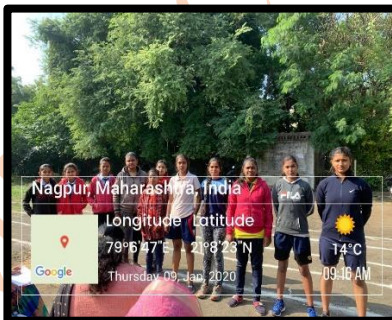

MANOHARRAO KAMDII MAHAVIDYALAYA MAHAL
NAGPUR
SSR-2018-19 to 2022-23

YUVARANG