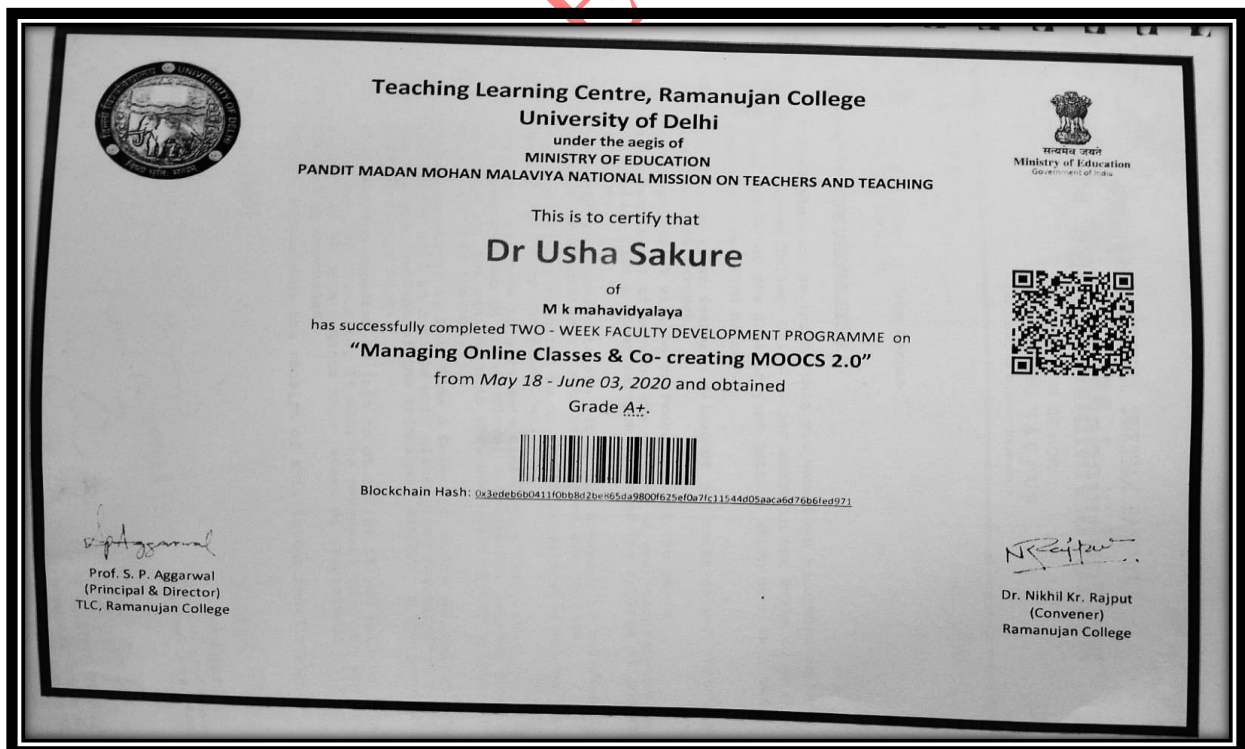

MANOHARRAO KAMDI MAHAVIDYALAYA MAHAL
NAGPUR
SSR-2018-19 to 2022-23

S. P. Aggarwal
PRINCIPAL
Manoharrao Kamdi Mahavidyalaya
Chitnavispura, Mahal, NAGPUR.