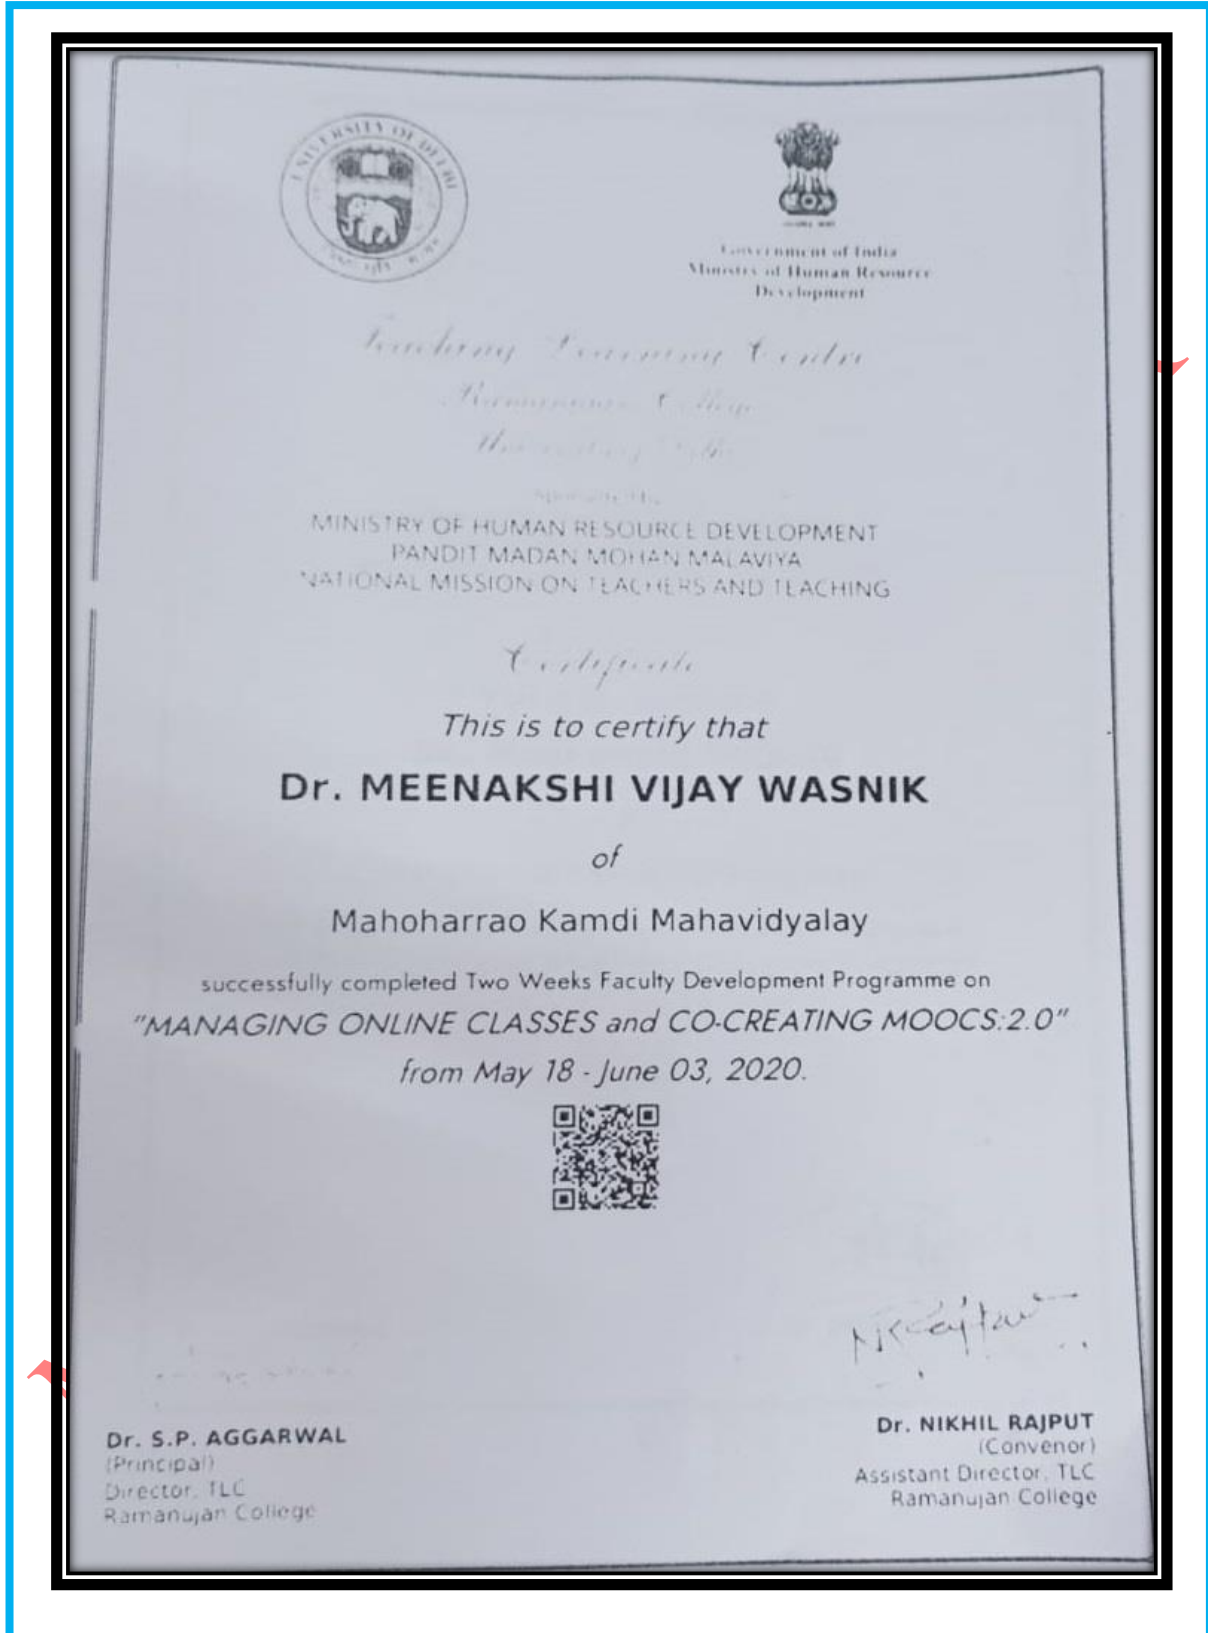

MANOHARRAO KAMDI MAHAVIDYALAYA MAHAL
NAGPUR
SSR-2018-19 to 2022-23

PRINCIPAL
Manoharrao Kamdi Mahavidyalaya
Chitnavispura, Mahal, NAGPUR.